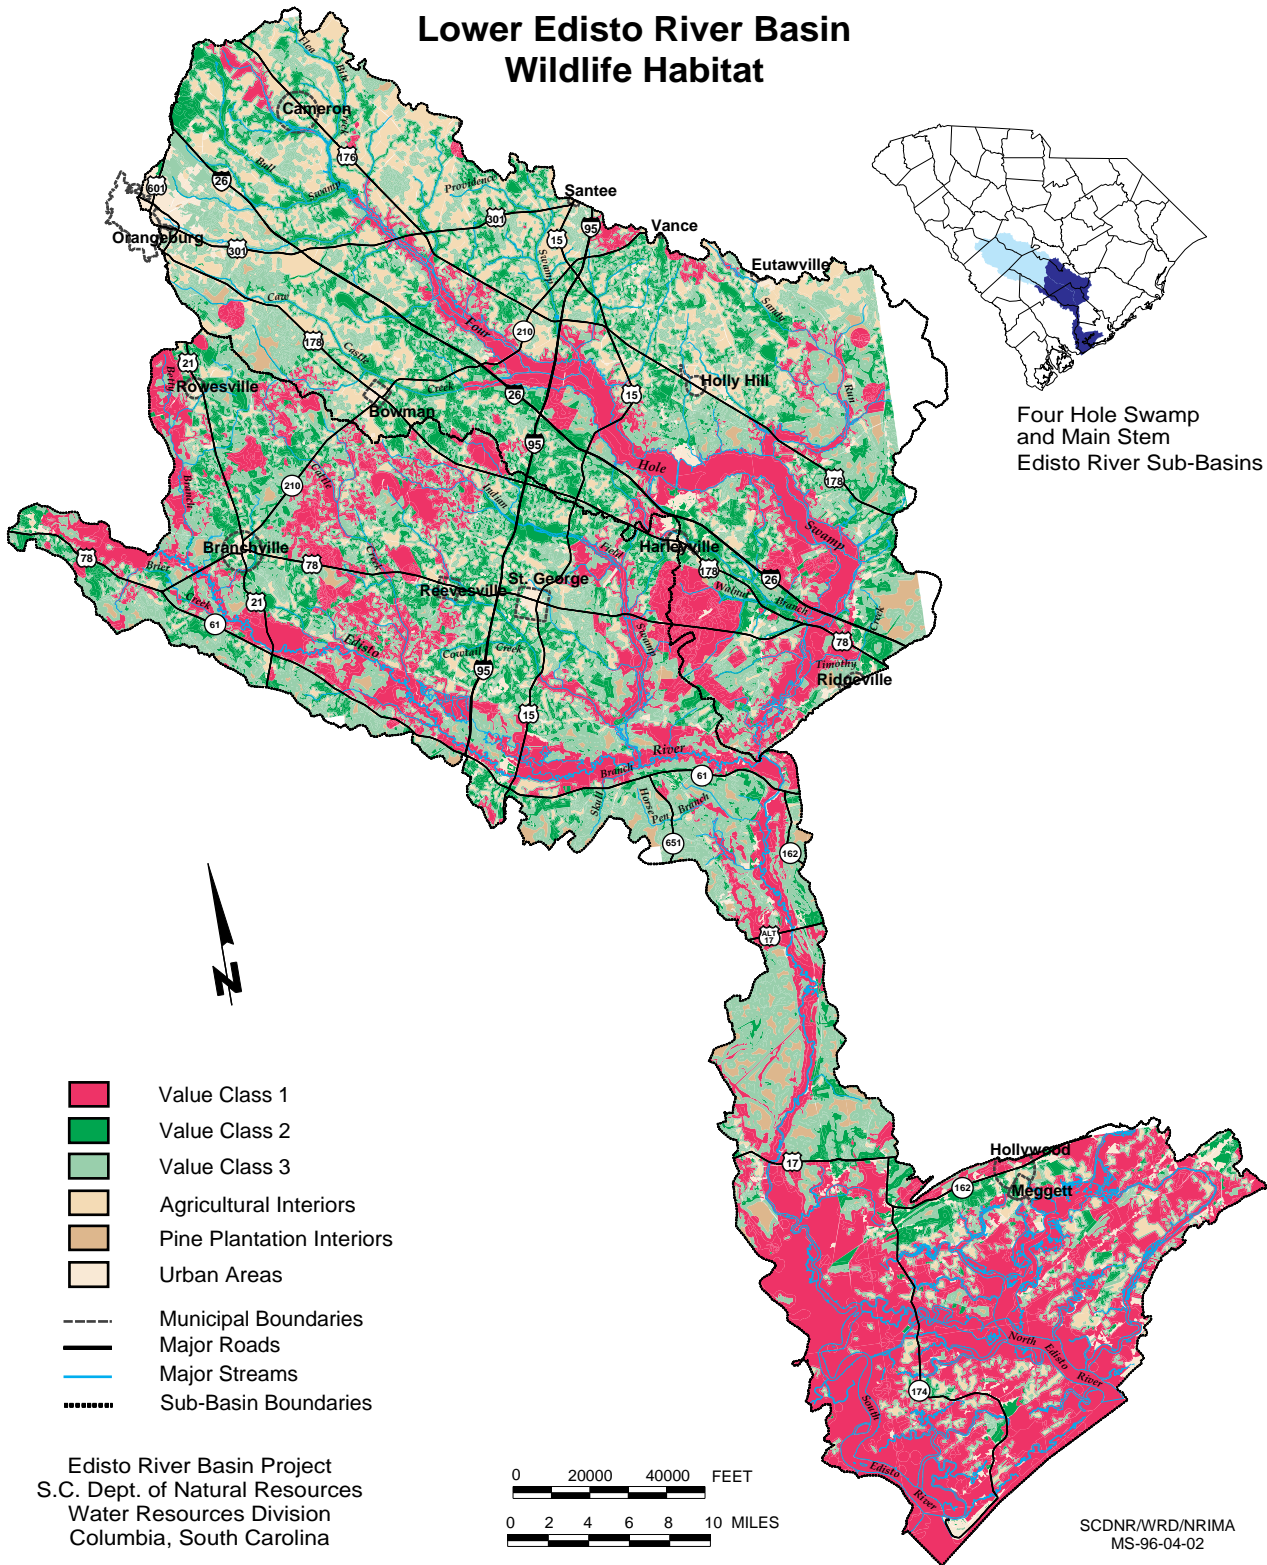

Lower Edisto River Basin Wildlife Habitat

[Back to Contents](#)

[Back to Map Text](#)

[Back to Committees](#)