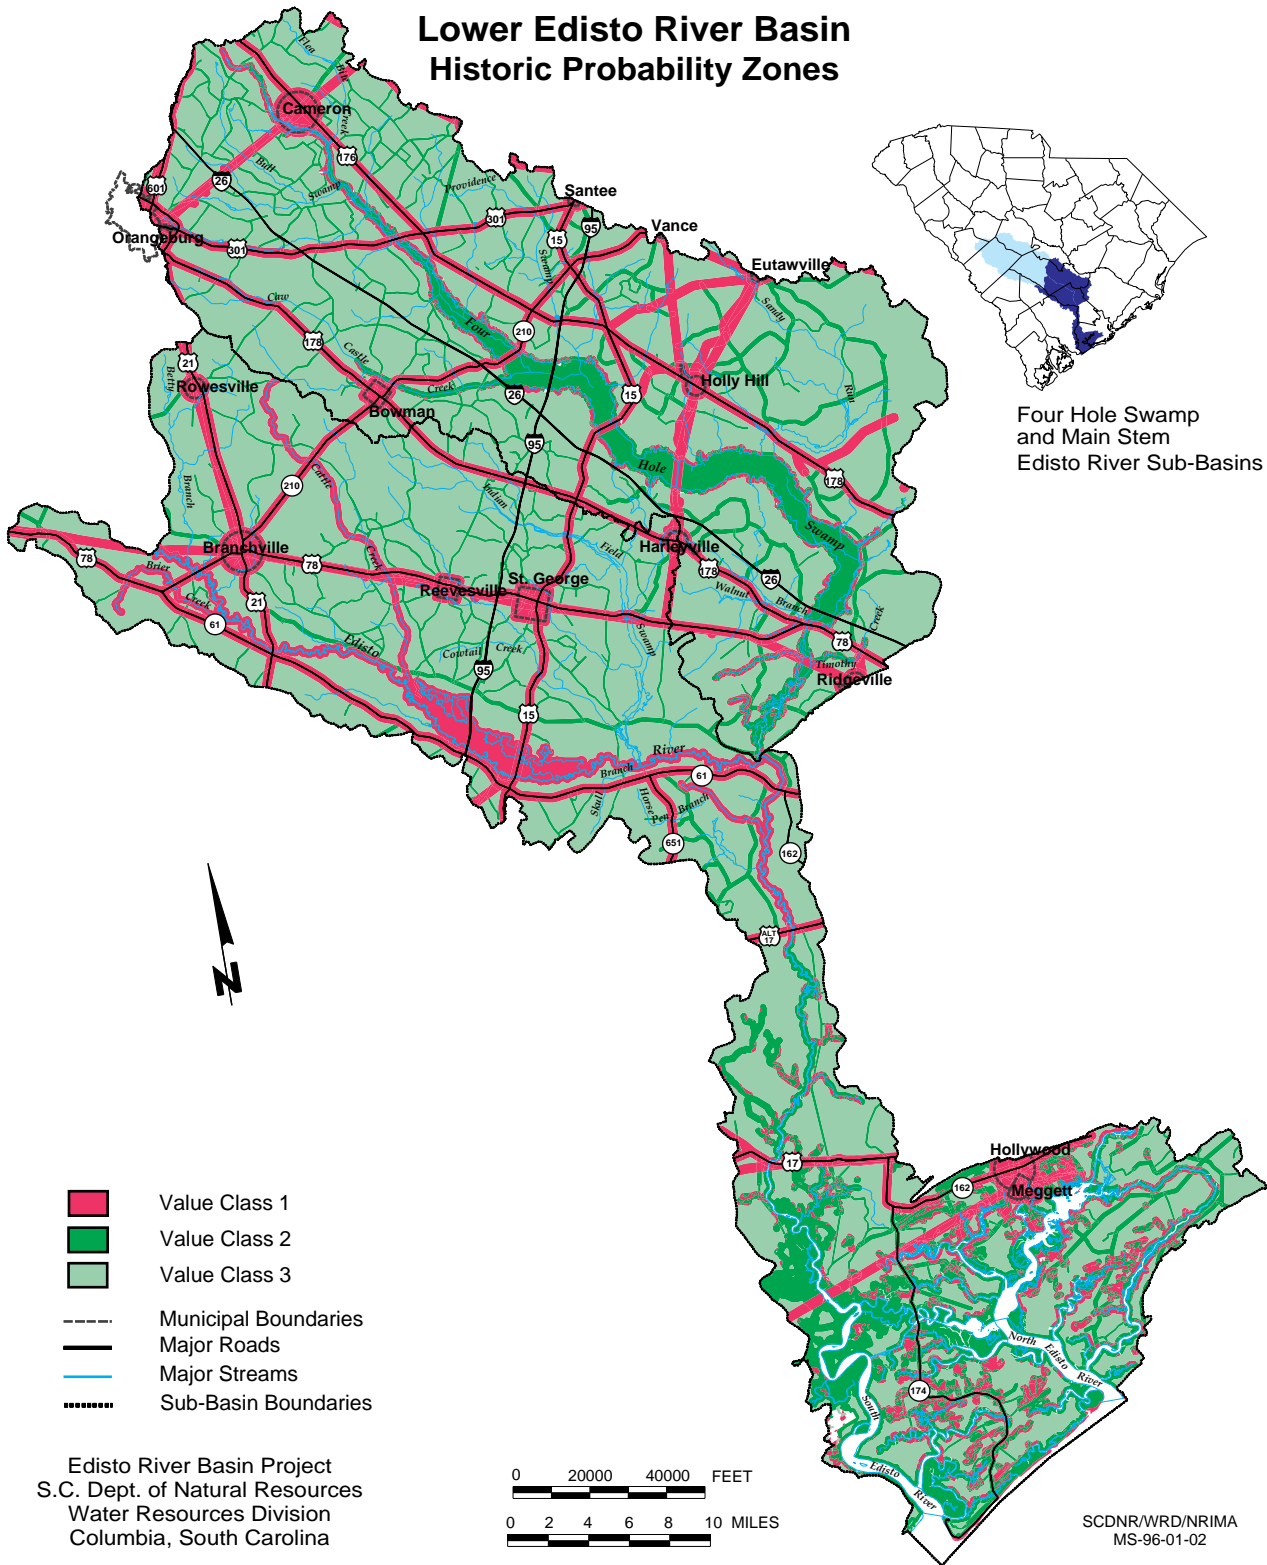

Lower Edisto River Basin Historic Probability Zones

Four Hole Swamp
and Main Stem
Edisto River Sub-Basins

[Back to Contents](#)

[Back to Map Text](#)

[Back to Committees](#)