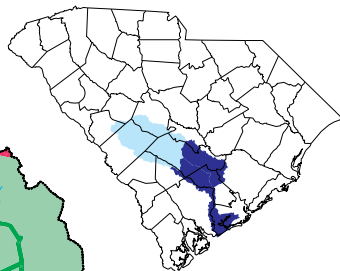

Lower Edisto River Basin Historic Probability Zones

Four Hole Swamp
and Main Stem
Edisto River Sub-Basins

[Back to Contents](#)

[Back to Map Text](#)

[Back to Committees](#)